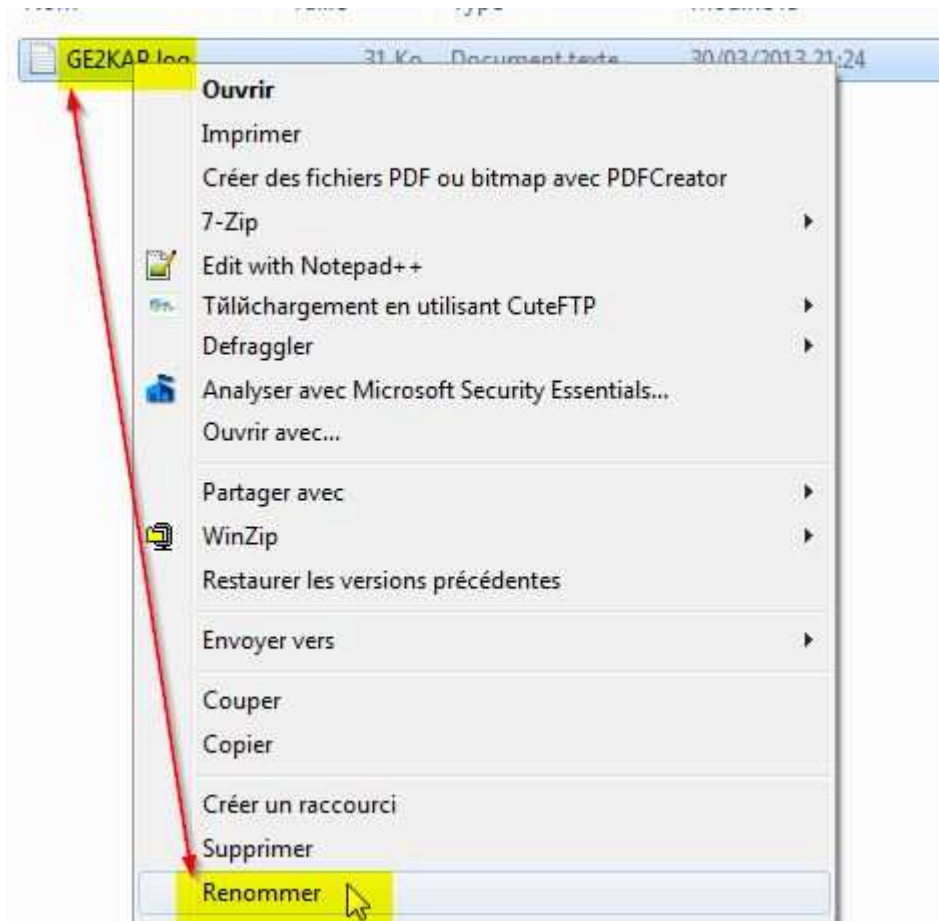

Exemple de fichiers affichés avec leurs extensions

Clic droit sur le fichier GE2KAP.log
Clic gauche sur "Copier" maintenant le fichier est en mémoire

Collage du fichier dans répertoire dédié

Clic droit sur le fichier GE2KAP.log

Dans PTP
Editer un message
Joindre le document texte

The image shows a screenshot of a web application interface. At the top, there is a navigation bar with the text "Espace privé", "Intranet", "Contact Webmestre", and "Suivi RSS". Below this, there is a sidebar with various icons and links. The main content area is divided into two sections. The upper section is a file explorer window titled "Bibliothèque Documents" showing a folder named "collage_temporaire". Inside this folder, a file named "GE2KAP.txt" is highlighted in yellow. The file's details are shown as: Taille: 31 Ko, Type: Document texte, Modifié le: 30/03/2013 21:24. The lower section is a document upload area with the heading "Ajouter un document (Limites : photos 500ko, 1000*1000 pixels, autres documents 1.5 Mo)". Below this heading, there is a list of supported file types: ".doc, .docx, .flv, .gif, .jpg, .kmp, .pdf, .png, .txt, .xls, .zip". A file path is entered in a text box: "C:\Users\laorana\Documents\bateau\zz_fourre-bordel\collage_temporaire\GE2KAP.txt". A "Parcourir..." button is located to the right of the text box. Two red arrows are drawn on the image: one points from the file name "GE2KAP.txt" in the file explorer to the file path in the upload section, and another points from the file name in the file explorer to the "Ajouter un document" heading.